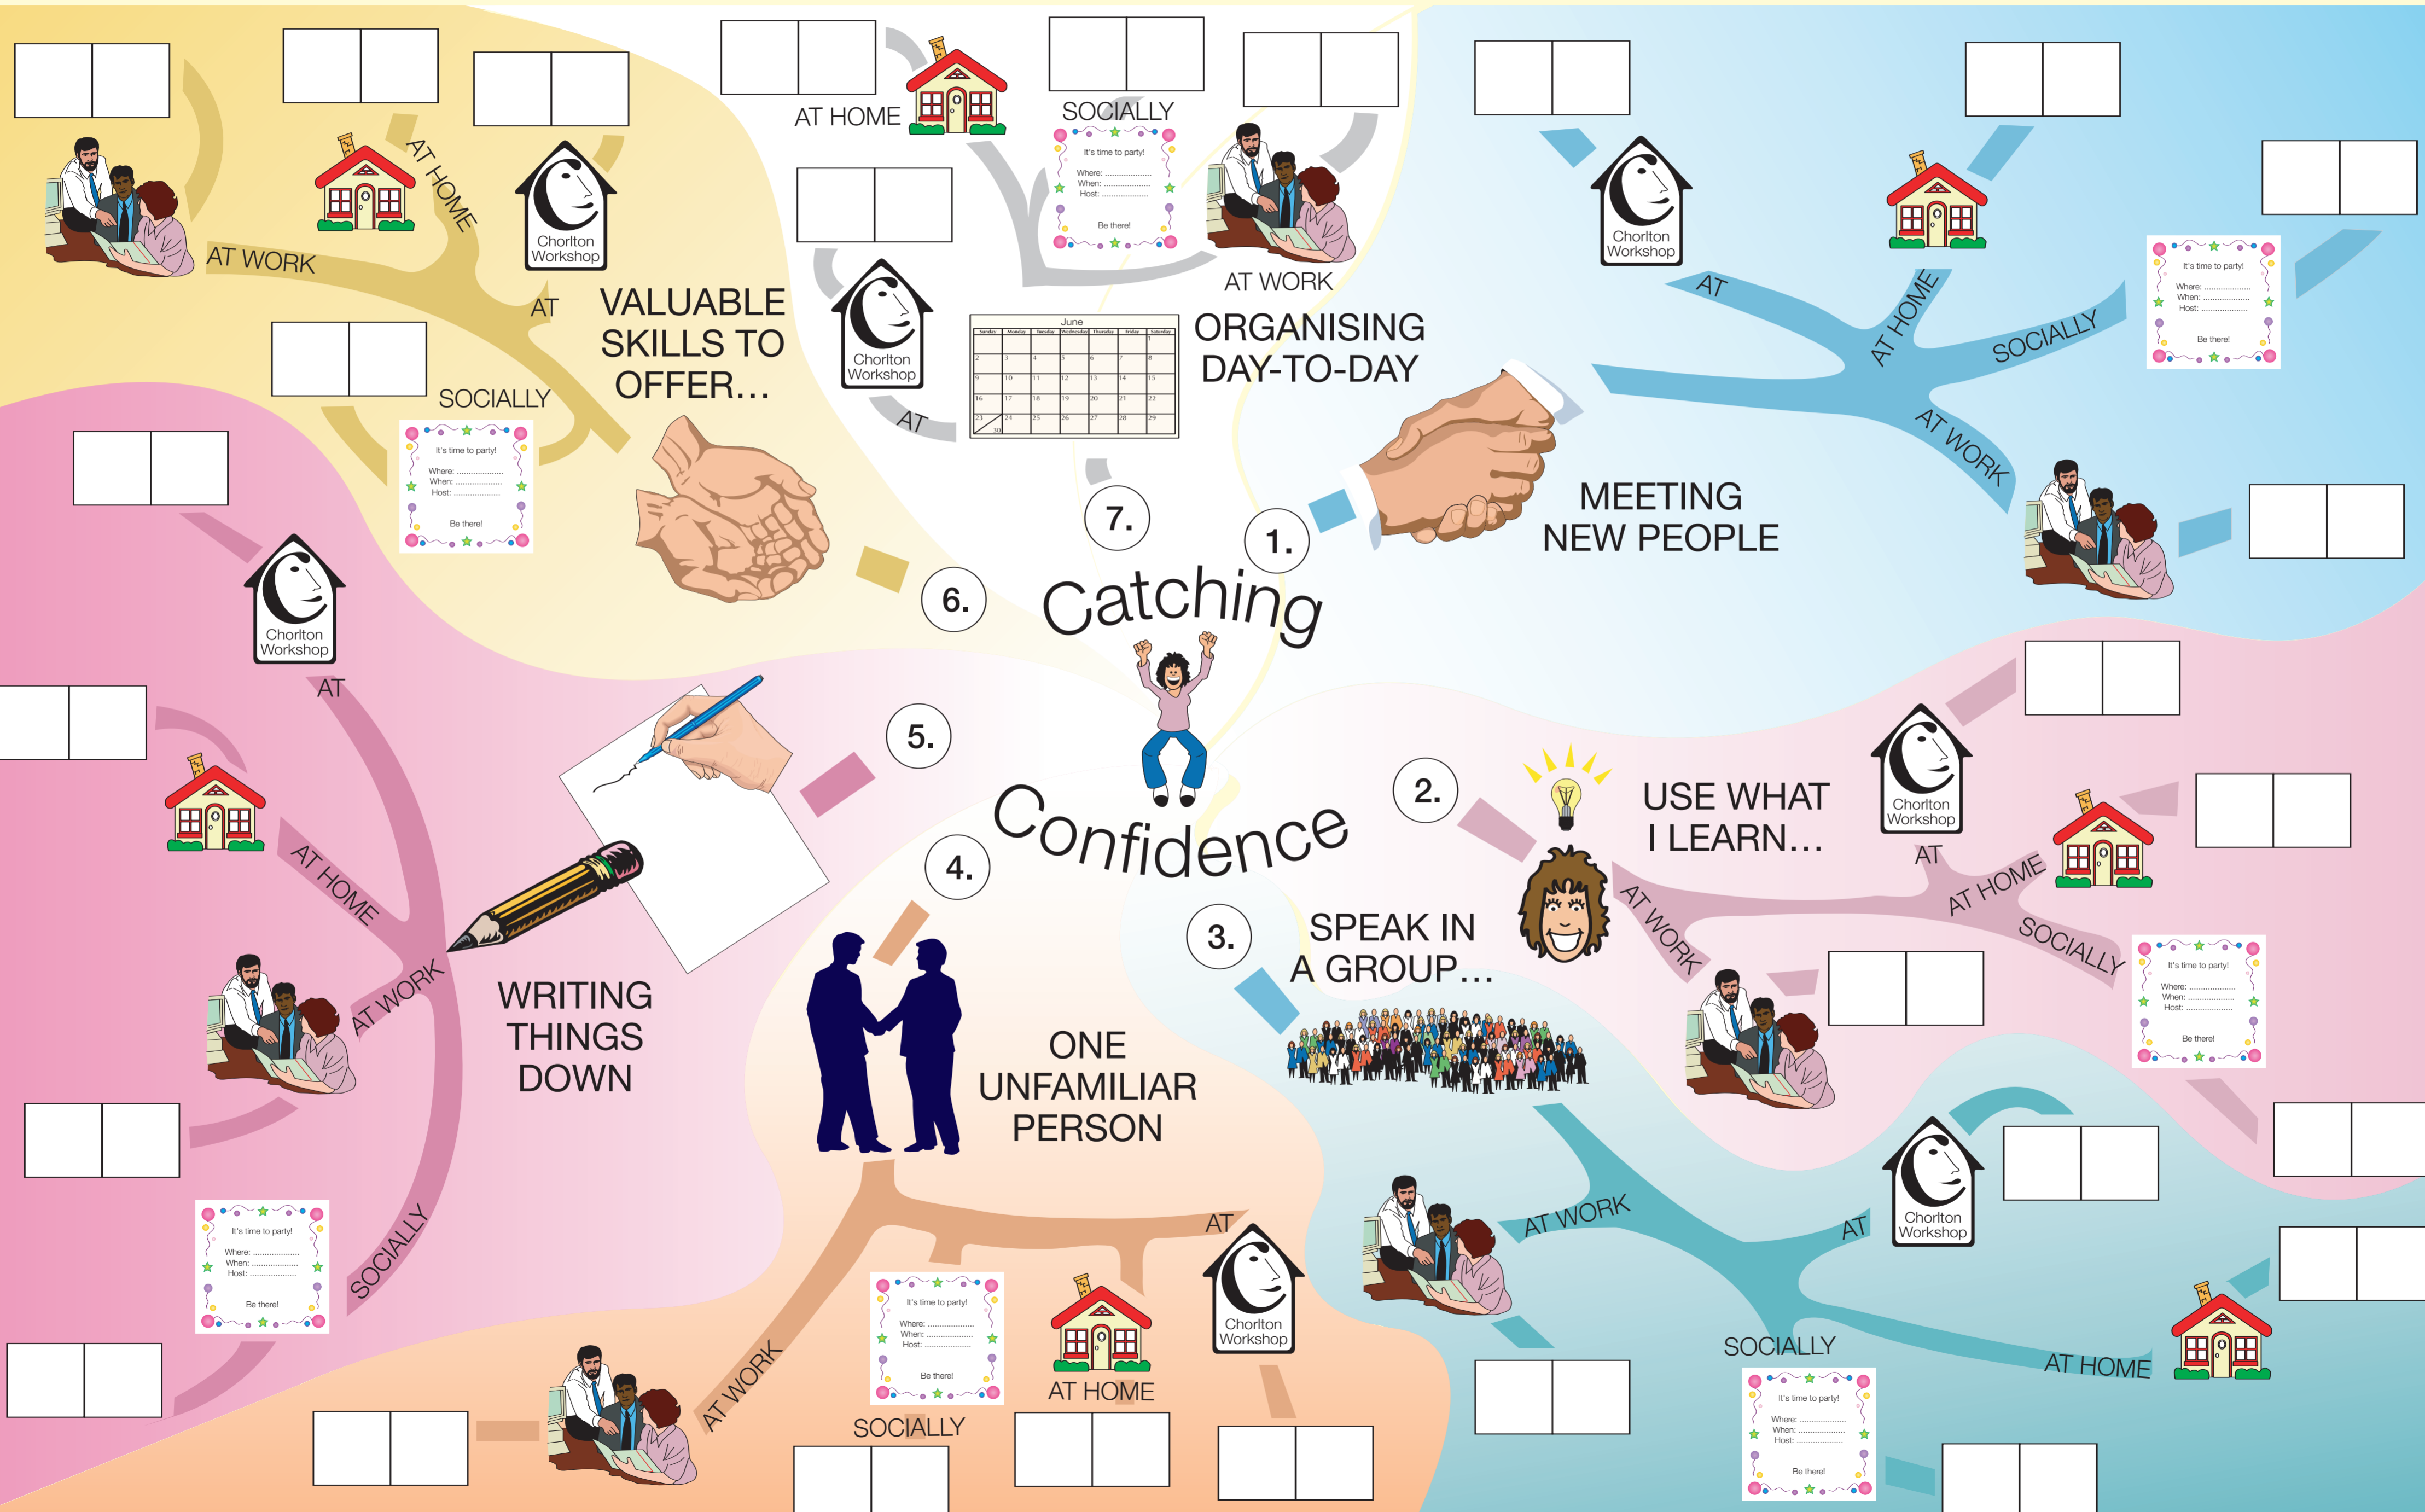

**Key**

- Highly confident (Purple circle)
- Confident (Orange circle)
- Not confident (Blue circle)
- Very low confidence (Grey star)

June

Month	Monday	Tuesday	Wednesday	Thursday	Friday	Saturday
1	2	3	4	5	6	7
8	9	10	11	12	13	14
15	16	17	18	19	20	21
22	23	24	25	26	27	28
29	30	31				